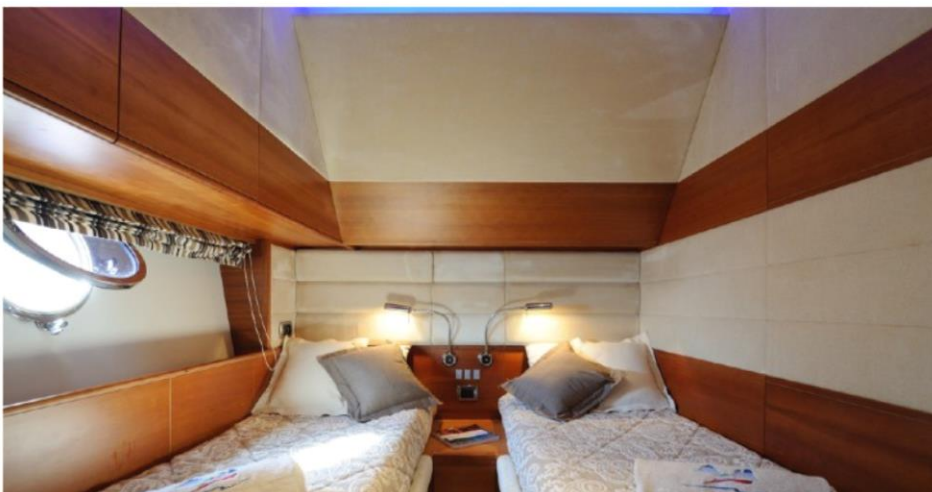

Capacity

The Tiche 72ft can host up to 12 guests and crew for a private day charter, and accommodate 6 guests and crew for overnight charter.

Interiors

The Aicon TICHE 72ft features elegant and refined interiors with large windows and spacious areas. The wide saloon offers the perfect area for relaxation with comfortable sofas, and Bose stereo system.

Accommodation

The sleeping areas offer spacious master suite, a double VIP suite, and a twin cabin with single separate beds.

Each cabin has its luxury ensuite bathroom and toilet.

The crew is accommodated in separate quarters.

Interiors

The separate galley is well equipped kitchen, with fridge, and induction stew.

The Aicon features three fully equipped toilets with a shower.

Exteriors

Spacious sunbathing areas forward and on the upper deck are equipped with large cushions, providing maximum comfort and relaxation. Al fresco dining can be enjoyed in the wide cockpit. Snorkelling equipment and towels are provided. The wide aft platform enables easy access to the sea.